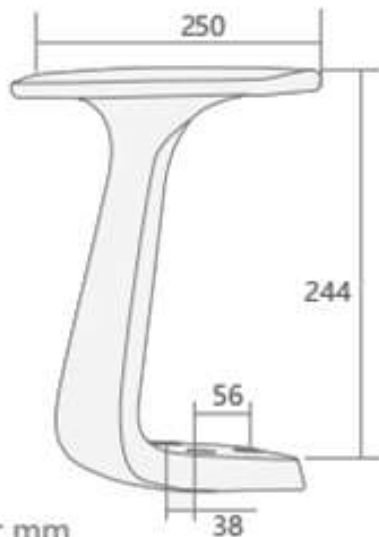

1RI-078-BK Fixed Arm

Fixed Arm

- Made from Glass Fiber Polypropylene.
- ANSI/BIFMA 5.1 2017 Approved

Packaging Details

Number of Pieces per Carton: 20
Box Size: 47 x 46 x 24 CM
Gross Weight: 13KGs

*Size: mm